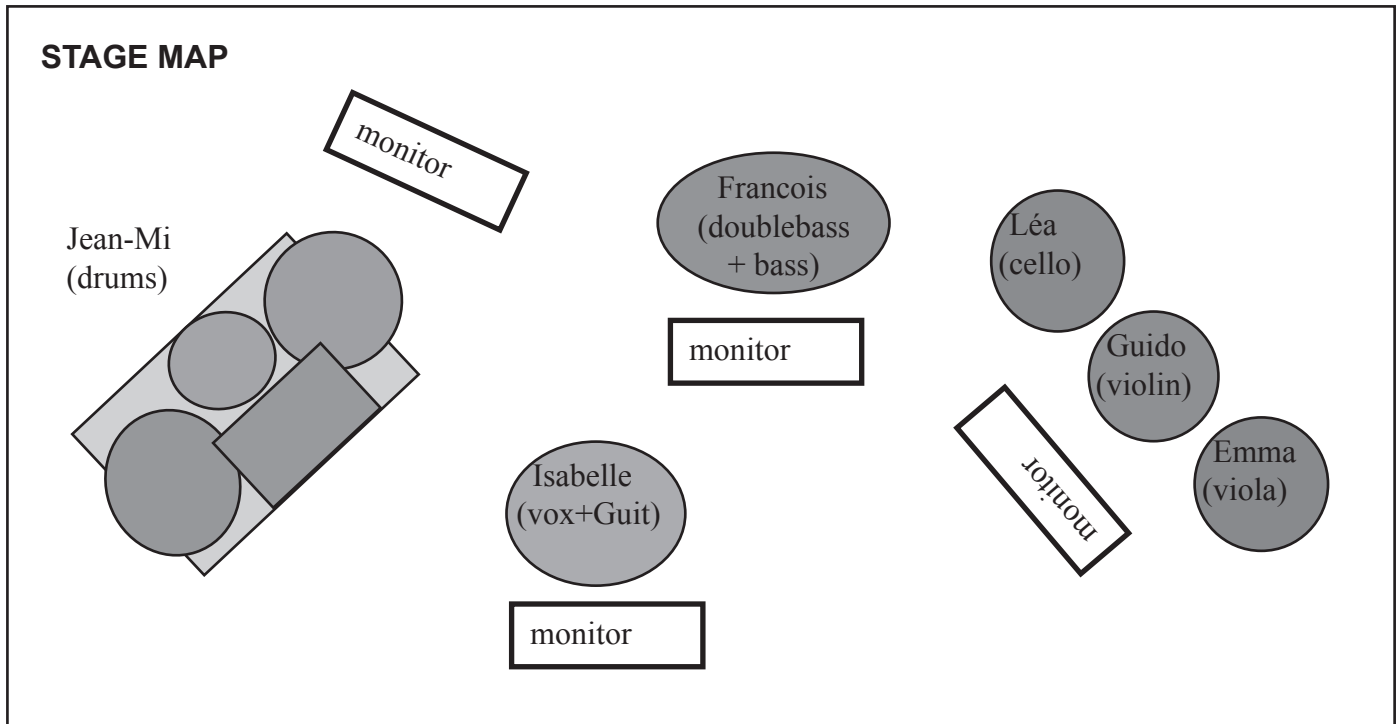

POLLYANNA TECH

PATCH

- 1 : Drums OH 1
- 2 : Drums OH 2
- 3 : Bass Drum
- 4 : VOX (SM58)
- 5: Ac. Guit (DI)
- 6 : El. Guit
(DI or SM57
on small amp)
- 7: Bass (DI)
- 8: Cello (DI)
- 9: Violin (DI)
- 10: Viola (DI)

The full band is six musicians on stage :

Isabelle (guitars + vocals), Jean-Michel (drums)
François (doublebass and bass)
Lea (cello), Guido (violin), Emma (alto)

We very often are less than that on stage: we can also be 1, 2, 3, 4 or 5. But we keep the same map, just remove absent musicians.

Important remarks:

We play “indie-folk” music, sometimes with an electric guitar but our sound is definitely acoustic.

The overall volume remains quite low. In case of noise restrictions, we can almost play at an acoustic level, removing elements from the drumset for instance. In small spaces, we can remove most amplification. We can also play with less monitors.